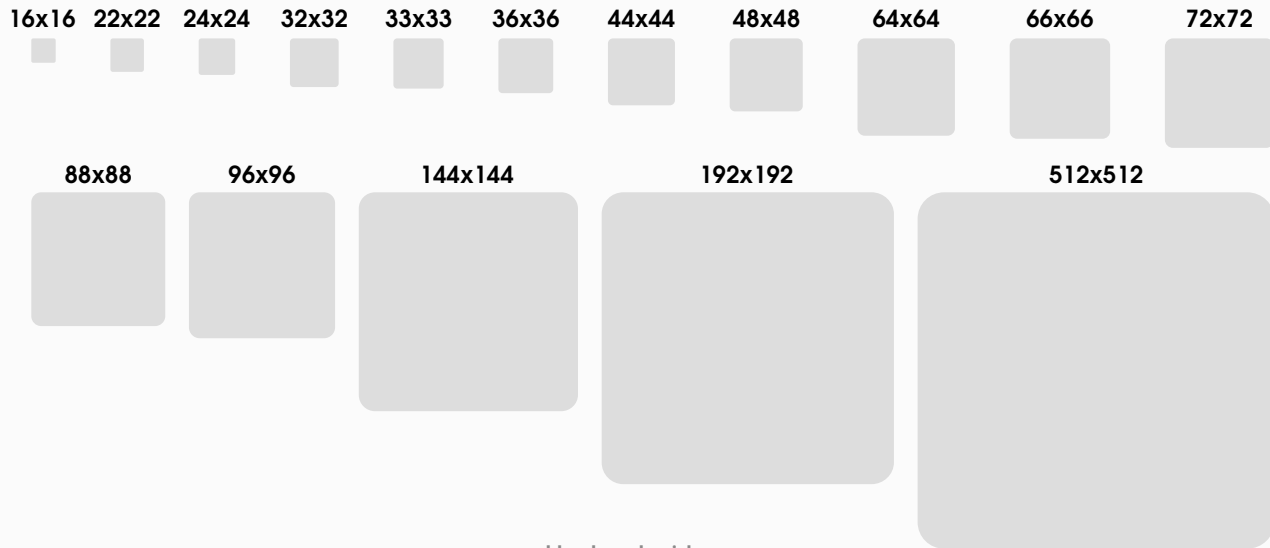

iOS App Icon Sizes (in pixels)

Android App Icon Sizes (in pixels)

Android Geometry Guidelines

Square

Circle

Vertical Rectangle

Horizontal Rectangle